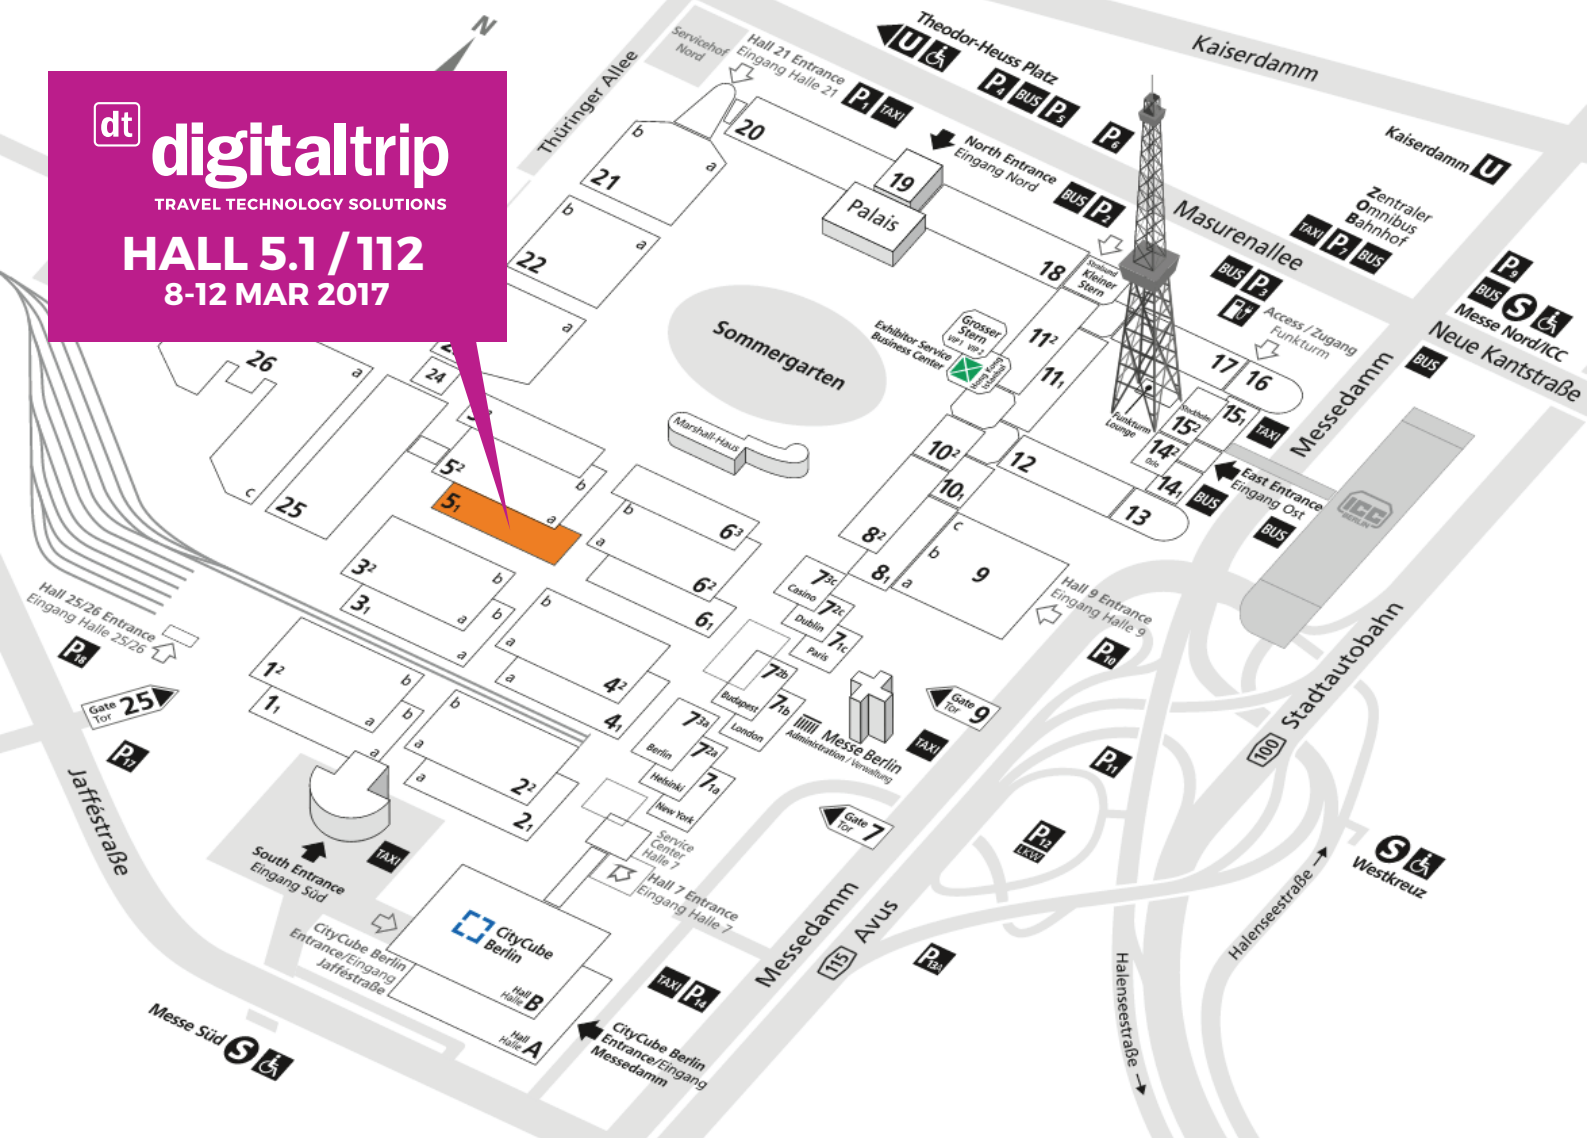

dt digitaltrip

TRAVEL TECHNOLOGY SOLUTIONS

HALL 5.1 / 112
8-12 MAR 2017

**ITB
BERLIN**

8 - 12 MARCH 2017

Floor Plan -
Messe Berlin GmbH
Messedamm 22,
14055 Berlin, Germany
Hall 5.1 / 112