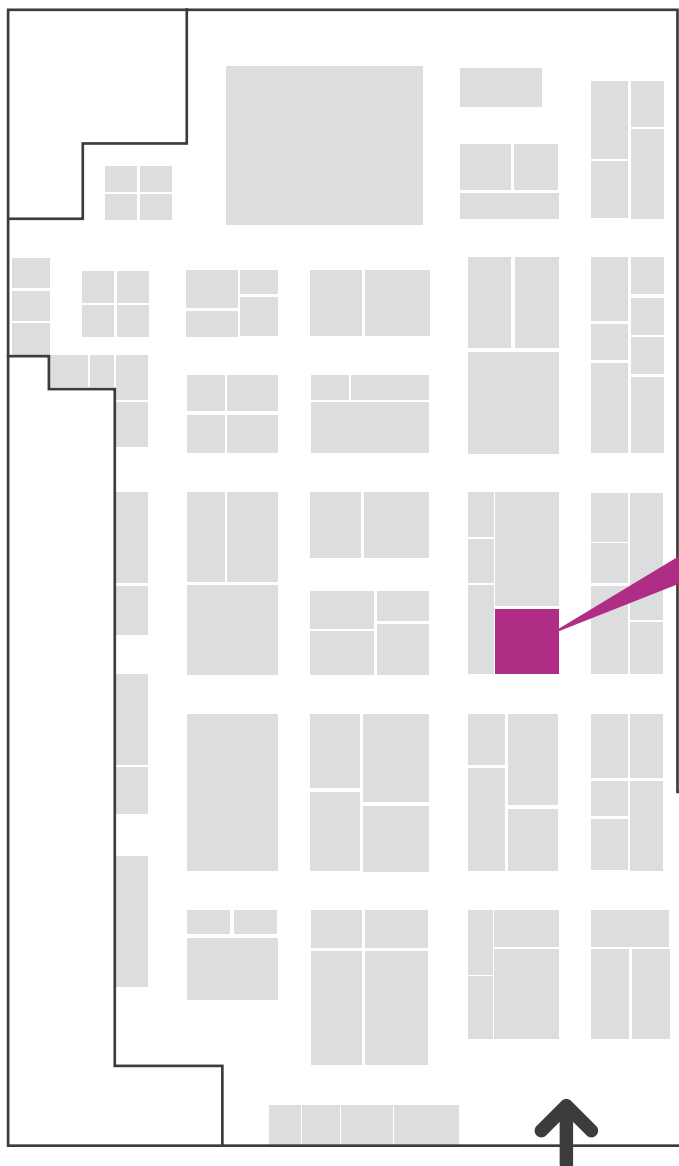

ExCeL Exhibition Centre, London

dt digitaltrip
TRAVEL TECHNOLOGY SOLUTIONS
STAND TT535
7-9 NOV 2016

FLOORPLAN