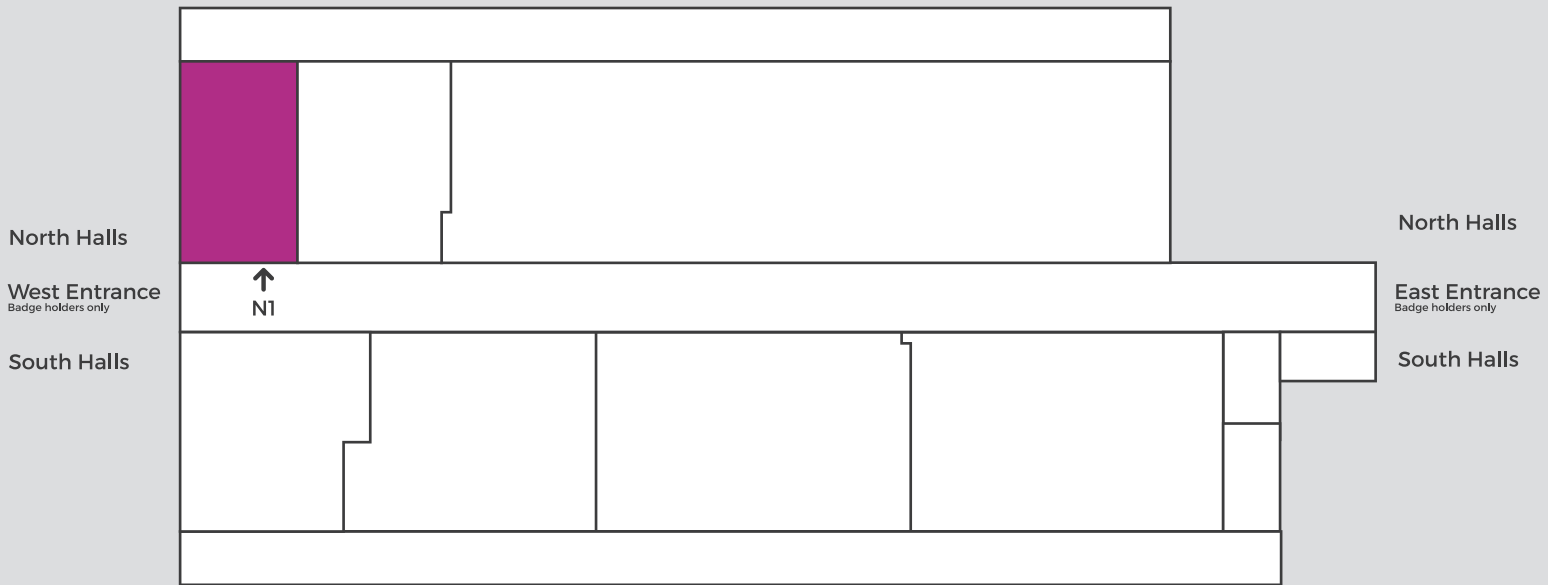

ExCeL Exhibition Centre, London

dt digitaltrip
TRAVEL TECHNOLOGY SOLUTIONS
STAND TT535
7-9 NOV 2016

FLOORPLAN